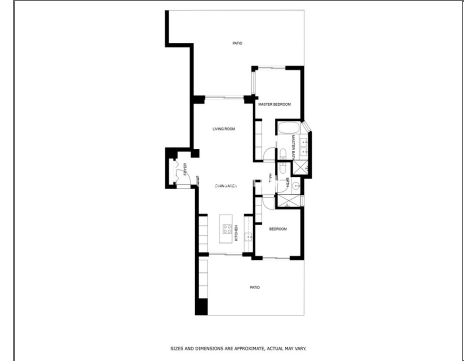

LAVANDA
REAL ESTATE

2 slaapkamers Appartement te koop in Benahavis

Ref:
696801

Bedrooms: 2

Bathrooms: 2

Build: 104m²

Plot: 15m²

725.000€